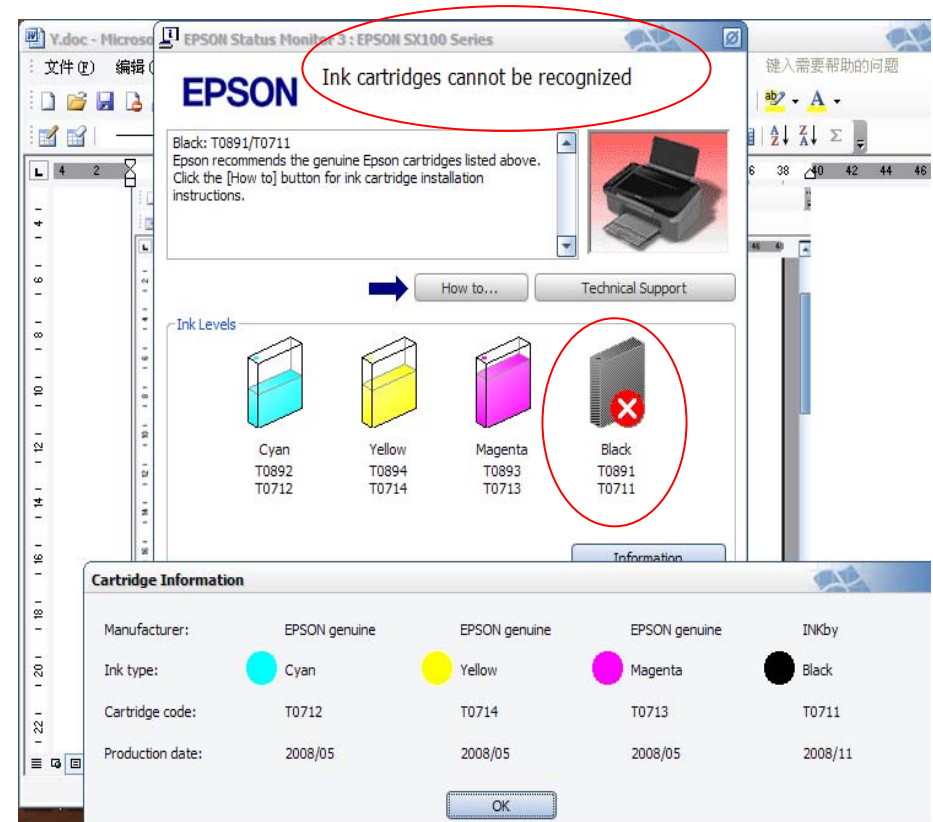

New Cartridge Printing Record

1. **T0711+** cartridge (Printer: Epson SX100)
2. Cartridge information: **Epson genuine**
3. Ink runs out

MMC Cartridge Printing Record

1. MMC **T0711** cartridge (Printer: Epson SX100)
2. Cartridge information: **Inkby**
3. Ink runs out