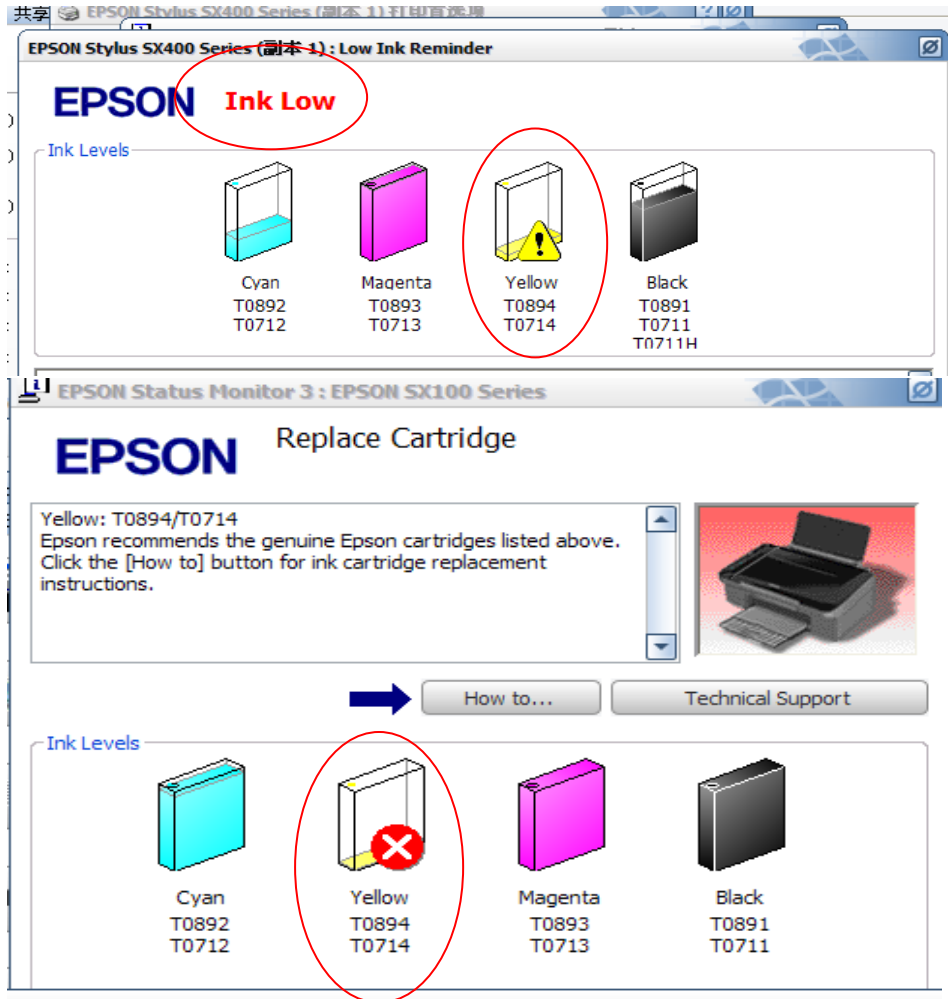

1. MMC T0714+ cartridge (Printer: Epson SX100)

2. Cartridge information: **Epson genuine**