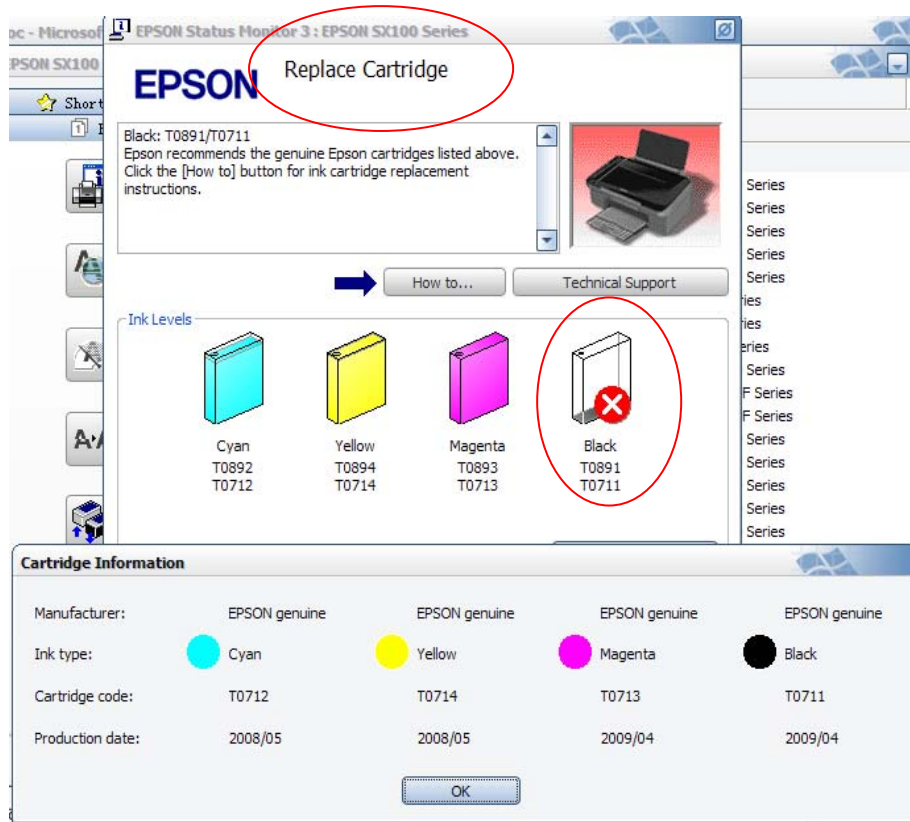

New Cartridge Printing Record

1. **T0711+** cartridge (Printer: Epson SX100)
2. Cartridge information: **Epson genuine**
3. Ink runs out

MMC Cartridge Printing Record

1. MMC **T0711** cartridge (Printer: Epson SX100)
2. Cartridge information: **Inkby**
3. Ink runs out

1. MMC T0714+ cartridge (Printer: Epson SX100)

2. Cartridge information: **Epson genuine**

1. MMC T0714 cartridge (Printer: Epson SX100)

2. Cartridge information: **Inkby**